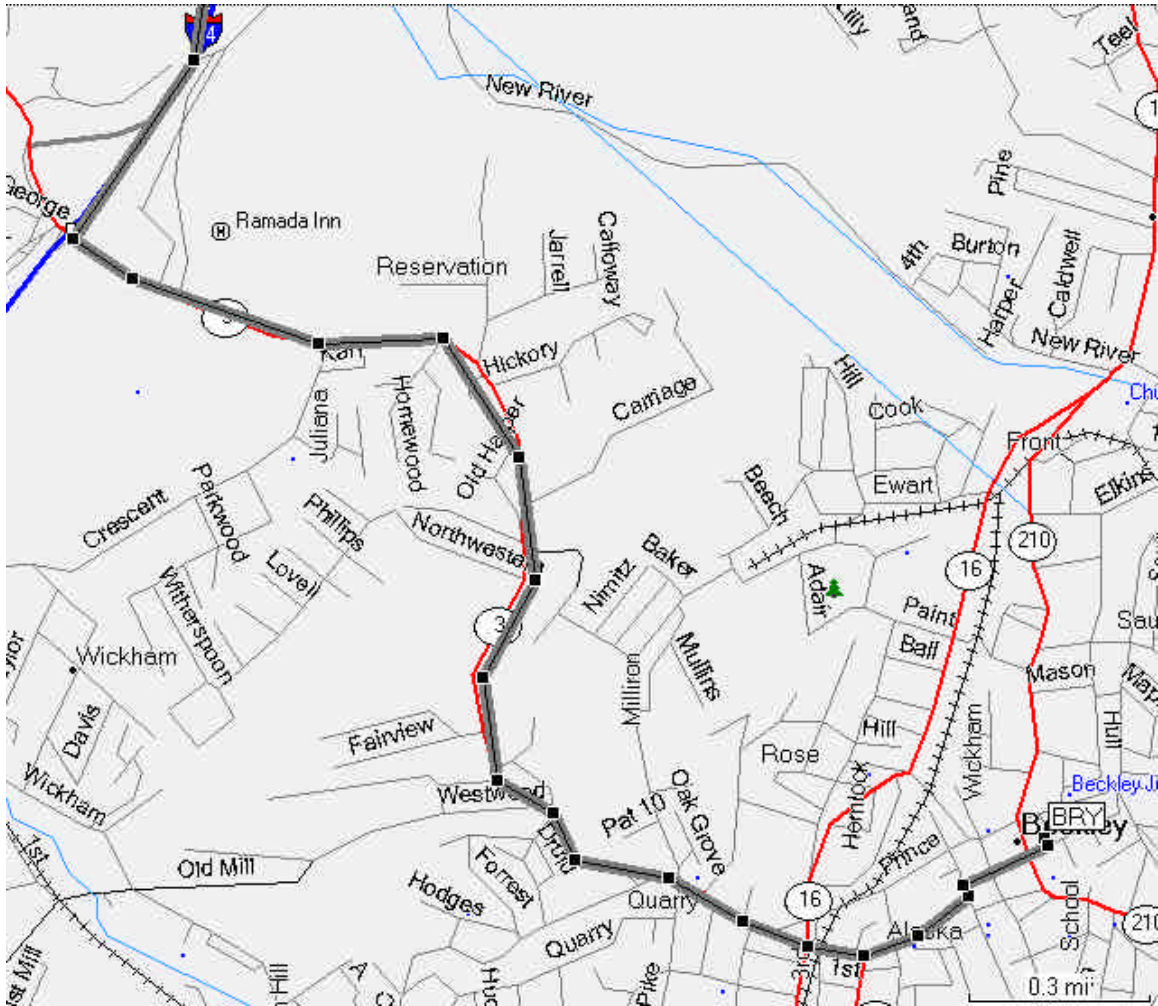

Directions to Beckley YMCA (BRY)

From Interstate 64/77, take Exit 44 onto Route 3 (Harper Road). You want to be heading East on Harper Road.

Harper Road will turn into Neville street along the way. Approximately 3 miles from the freeway, Harper road will dead end at South Heber Street. Turn left (North) on South Heber Street. Drive one SHORT block and turn right on Main Street (East).

Drive three blocks on Main Street, you will start going down hill and you will find the YMCA on the left.

Beckley YMCA
121 East Main St
Beckley, WV 25801
304-252-0715