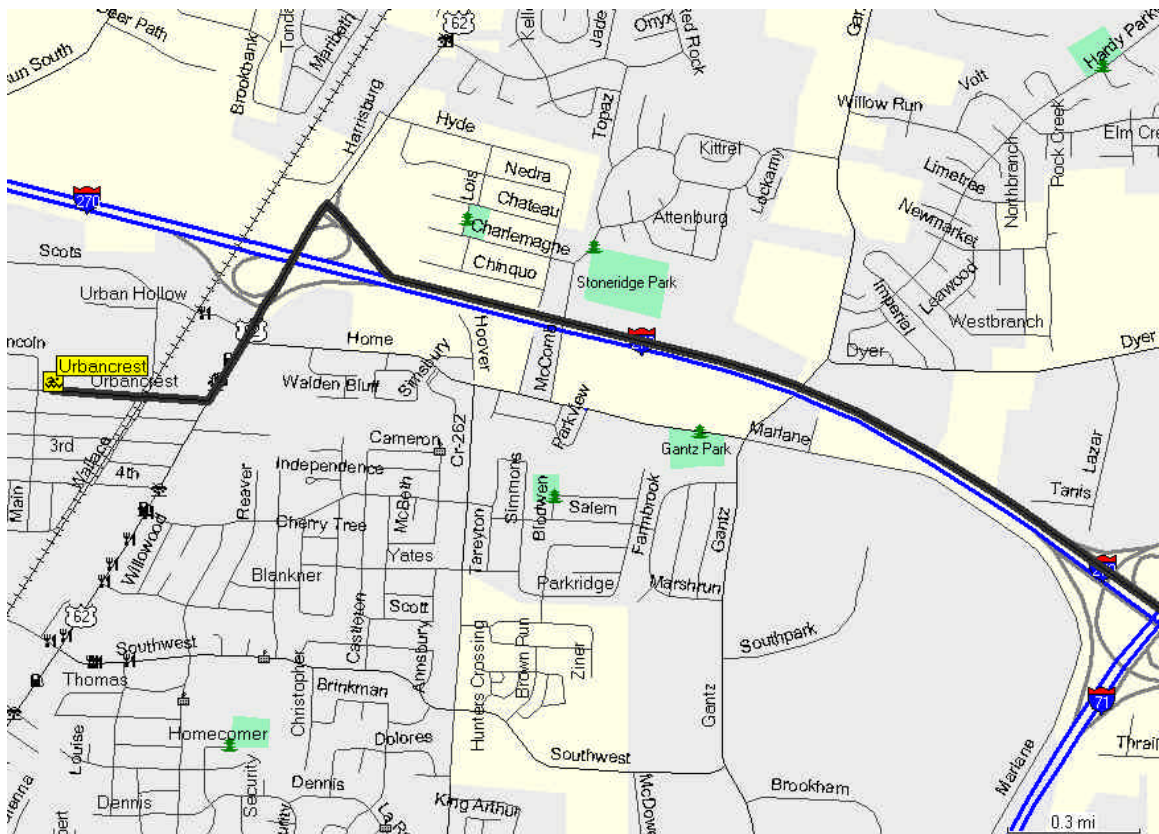

## Directions to Urbancrest (CHY Dual Meets)

Off of I-70 take Exit 2. This is the Harrisburg Pike exit.

Turn South onto Harrisburg Pike. Approximately  $\frac{1}{2}$  mile onto Harrisburg Pike is 1<sup>st</sup> Avenue. Turn right.

On 1<sup>st</sup> Avenue, you will drive for about 0.3 mile. You will have to cross the railroad tracks and you will find the Southwest Community Center (Urbancrest) on the right.

Southwest Community Center  
3500 Avenue  
Grove City, OH 43123  
614-539-1770