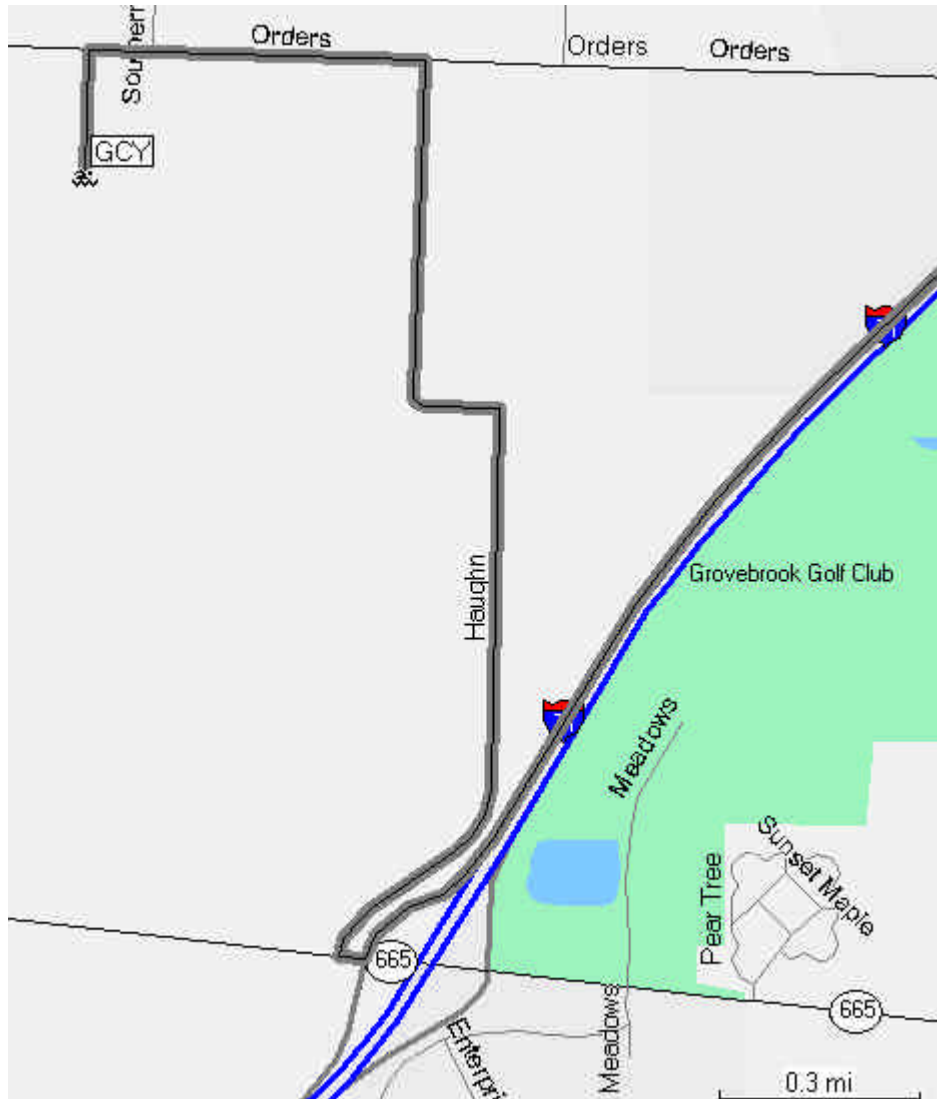

## Directions to Grove City (GCY)

From Interstate 71, take exit 97 onto London Groveport Road (Route 665). Turn to the West on Route 665.

Just west of the highway on the North side is an intersection for Haughn Road. It's practically right next to the ramp from I-71 Southbound. Turn North (right) onto Haughn Road.

Follow Haughn road for approximately 1.5 miles through some left and right turns until you come to a stop sign at Orders Road. Turn left on Orders Road.

Approximately 0.7 miles from the turn, you can see the YMCA on the left.