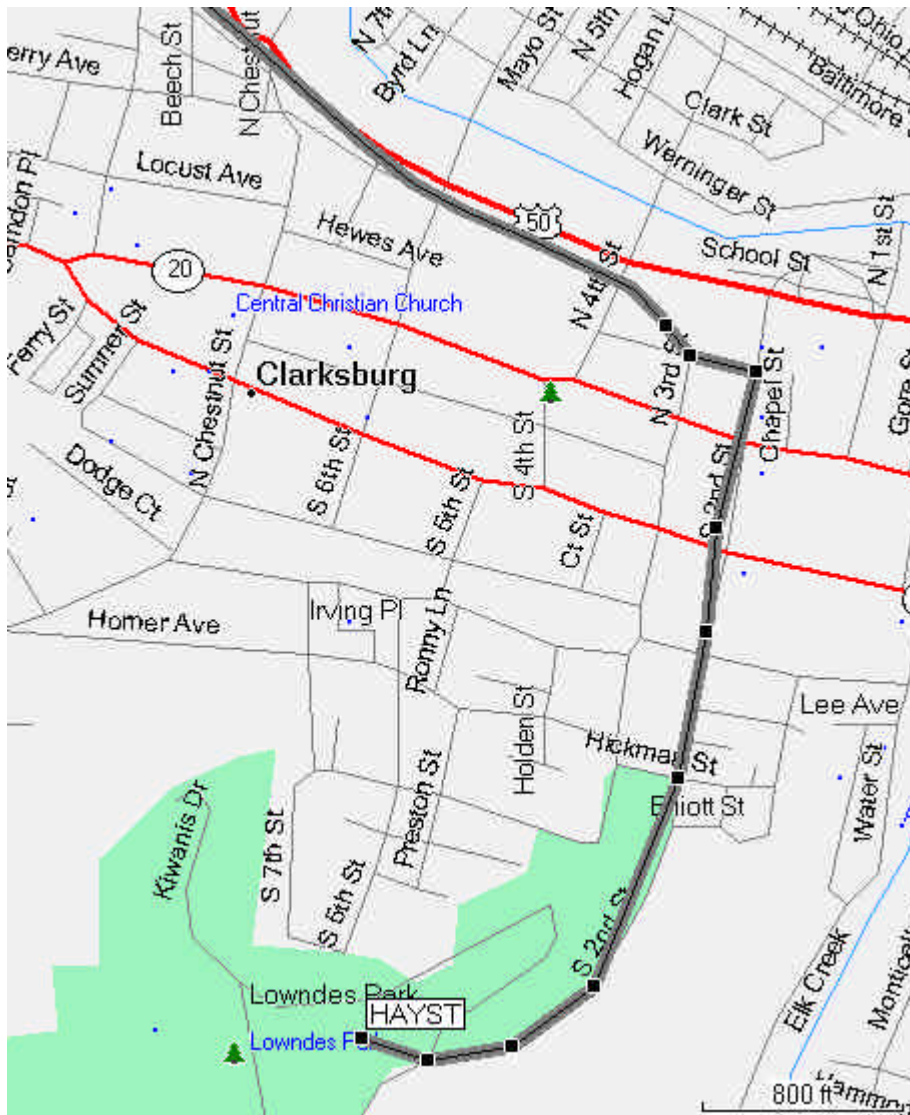

Directions to Harrison County YMCA (HAYST) (from the East)

From Interstate 79, take Exit 119 onto Route 50 heading West.

Drive approximately 3.3 miles on Route 50 to the 2nd Street exit. Follow 2nd street up the hill into the city park (approximately 0.7 mile). Follow the signs to the YMCA.

Harrison County YMCA
Lowndes Hill Pk,
Clarksburg, WV 26301
304-623-3303

Directions to Harrison County YMCA (HAYST) (from the West)

From Route 50 heading East, take the 3rd Street Exit. Make an immediate left onto Hewes Avenue and drive 1 block to 2nd Street.