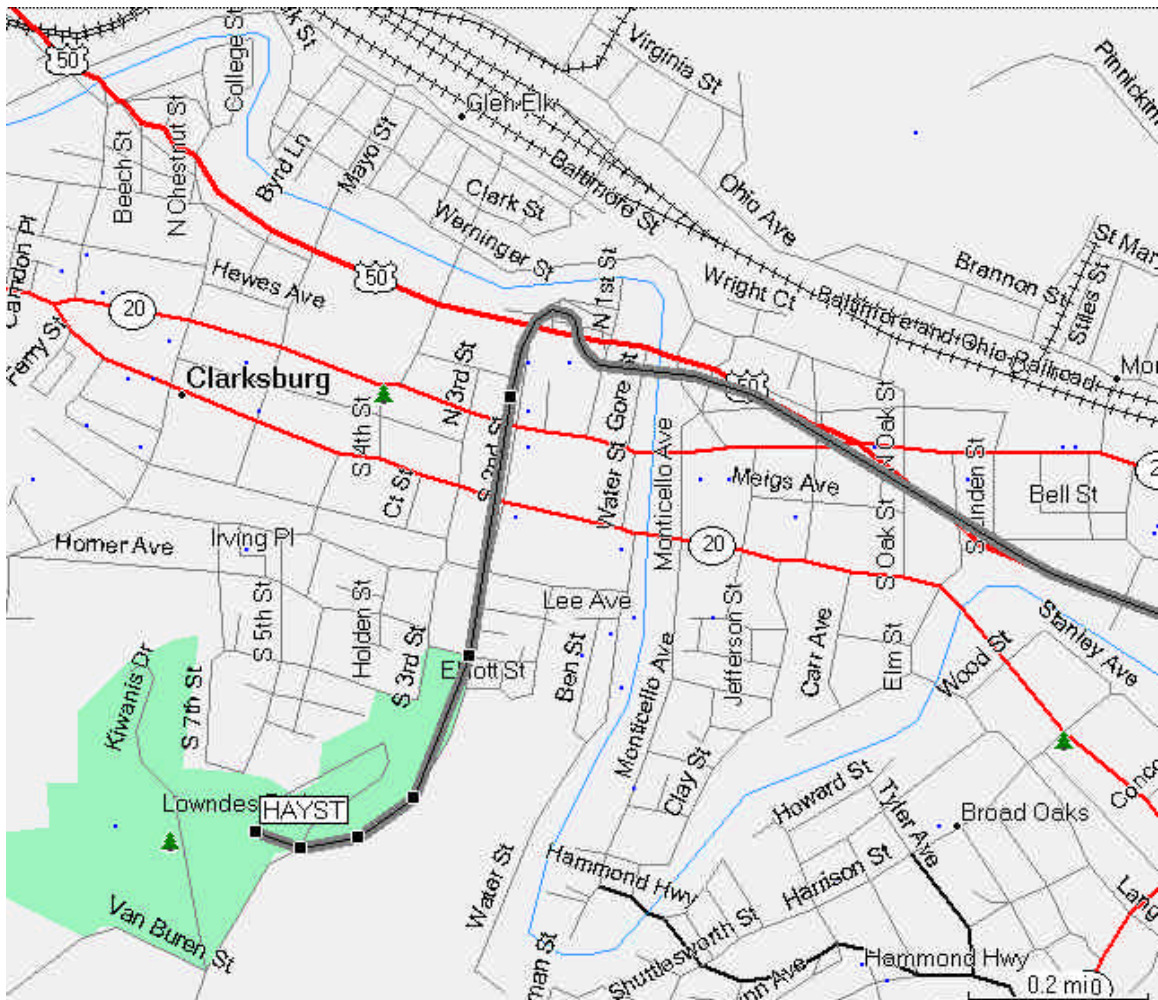

Directions to Harrison County YMCA (HAYST) (from the East)

From Interstate 79, take Exit 119 onto Route 50 heading West.

Drive approximately 3.3 miles on Route 50 to the 2nd Street exit. Follow 2nd street up the hill into the city park (approximately 0.7 mile). Follow the signs to the YMCA.

Harrison County YMCA
Lowndes Hill Pk,
Clarksburg, WV 26301
304-623-3303

Directions to Harrison County YMCA (HAYST) (from the West)

From Route 50 heading East, take the 3rd Street Exit. Make an immediate left onto Hewes Avenue and drive 1 block to 2nd Street.