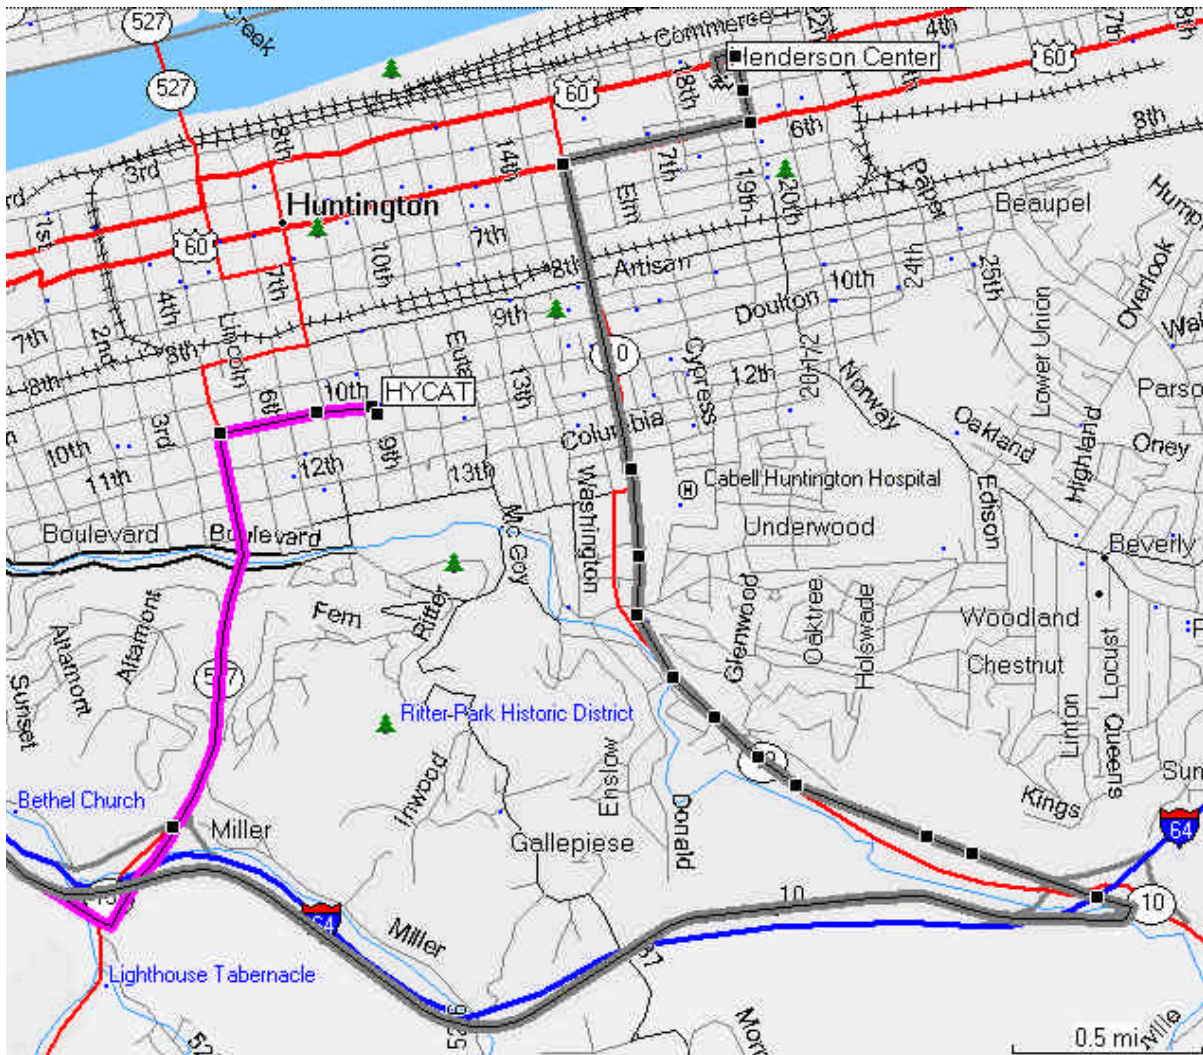

## Directions to Marshall University – Henderson Center (HYCAT)

Take Interstate 64 to Exit 11 – Route 10 (Hal Greer Blvd). You want to be heading Northwest on Hal Greer Blvd.

Drive approximately 2.7 miles until you come to 5<sup>th</sup> Avenue. Turn right on 5<sup>th</sup> Avenue (heading East).

Drive approximately 0.5 mile on 5<sup>th</sup> Avenue until you come to 20<sup>th</sup> Street. Turn left on 20<sup>th</sup> Street. Drive two blocks to 3<sup>rd</sup> Avenue. Turn left again onto 3<sup>rd</sup> Avenue.

The Henderson Center will be on your left, just past the track. There is a parking garage with an over-street bridge on your right.

Marshall University - Henderson Center  
One John Marshall Drive  
Huntington, WV 25755  
YMCA: 304-525-8127