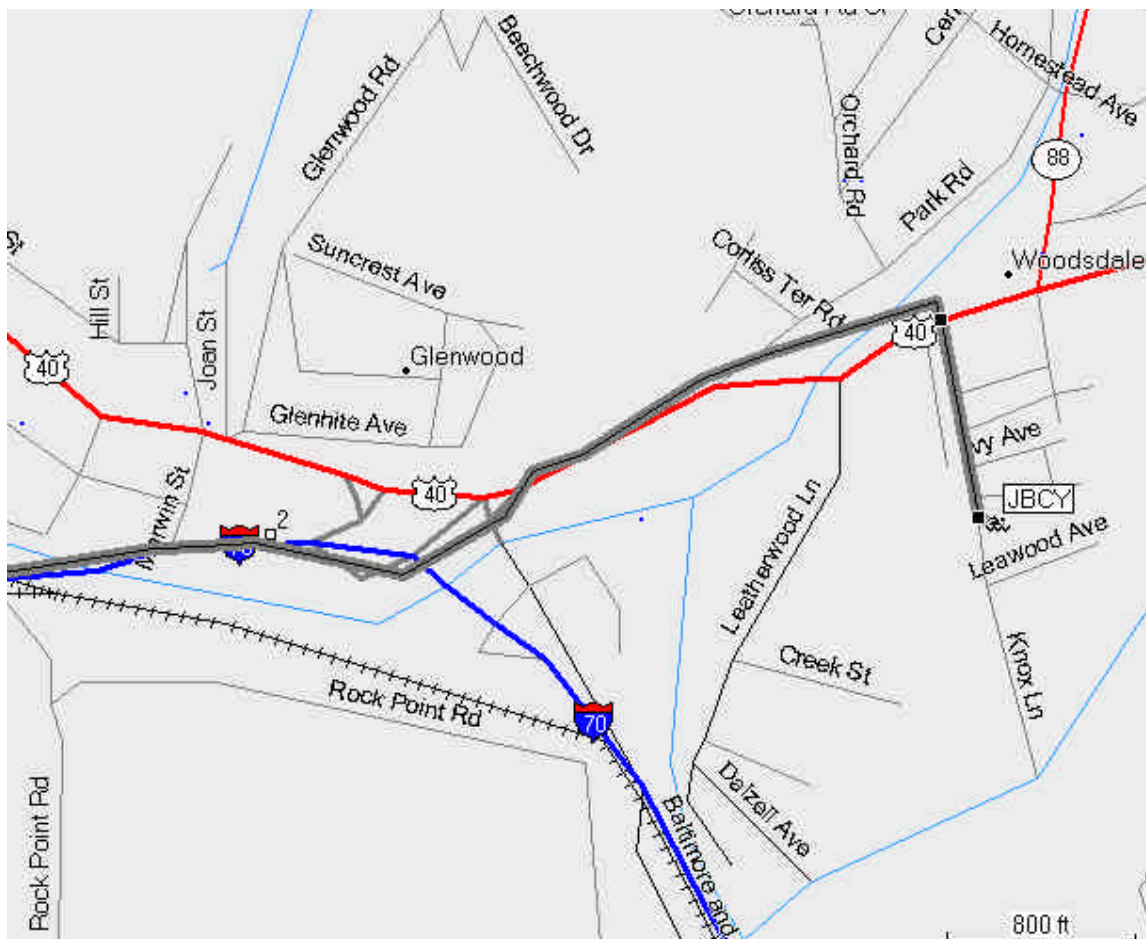

Directions to J B Chambers YMCA (Wheeling)

From Interstate 70, take Exit 2A (in West Virginia) onto Route 40. You want to be heading East on Route 40.

Approximately 0.4 mile after turning onto Route 40, you will make a right turn (South) onto Knox Lane.