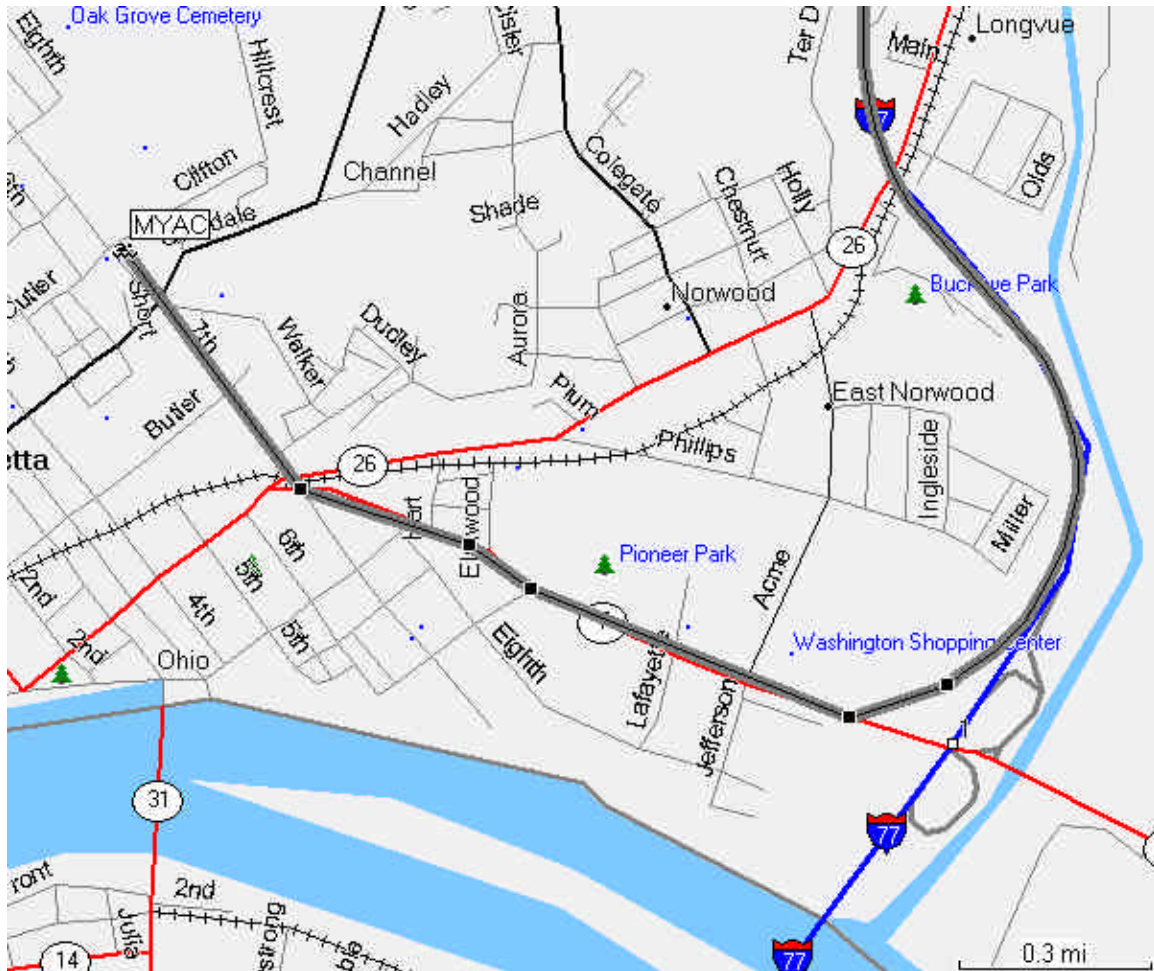

Marietta YMCA

From Interstate 77, take Exit 1 for Highway 7. Head to the West.

Approximately 0.9 mile from I-77 is a three-way intersection of Highway 7, 7th Street and Route 26. Take a gentle right onto 7th Street.

Travel on 7th Street approximately 0.4 mile to the YMCA on the right.

Marietta YMCA
300 N. 7th St
Marietta, OH 45750
740-373-2250