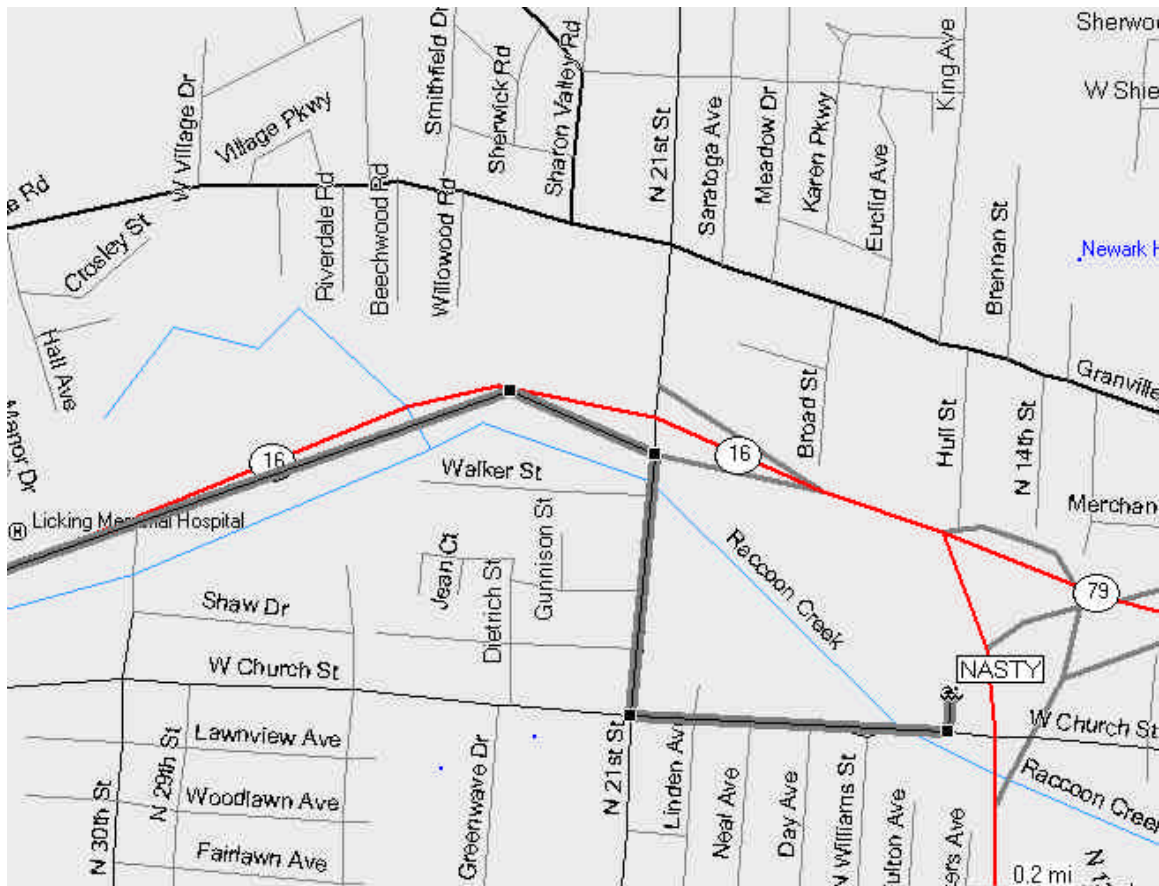

Directions to Newark YMCA – (NASTY)

From Route 16 through Newark, take the 21st Street Exit off of SR 16. From the West, you have to make a right turn onto 21st Street. If you are coming from the East, turn left onto 21st Street.

Approximately 0.3 mile after turning onto 21st Street, turn left onto Church Street.

Approximately 0.4 mile ahead, you will find the YMCA on the left. Please park in the YMCA lot on the right, not the roller skating rink on the left.