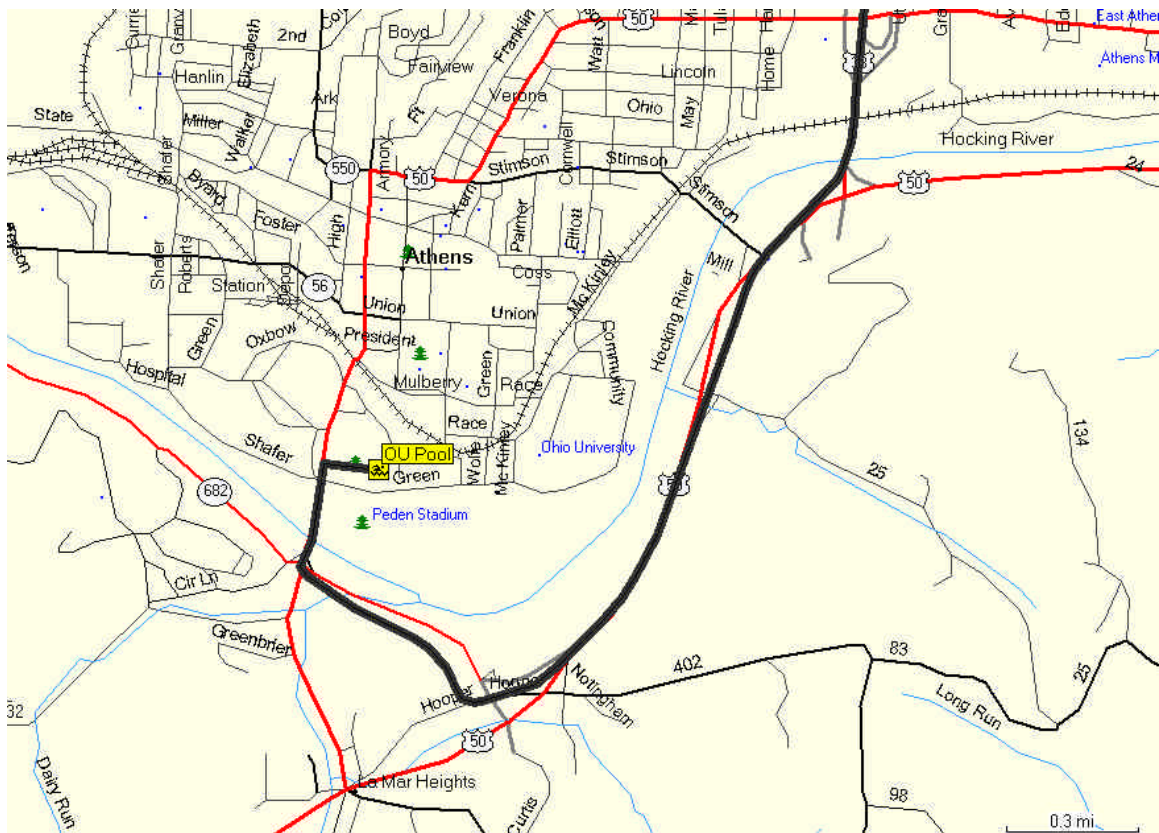

## Directions to Ohio University Pool (from North/West)

Take 33 South toward Lancaster. Continue through Lancaster and Nelsonville.

Follow 33 to Highway 682 (exit to right). Take the first right off of 682 onto Richland Ave.

Cross the bridge and take a right at the first light (just past the stadium on your right and Convocation center on your left).

The pool is behind the first parking lot on your left. You may have to park in the stadium parking lot.

## Directions to Ohio University Pool (from East)

Follow Route 50 to Highway 682 (exit to right). Take the first right off of 682 onto Richland Ave.

Cross the bridge and take a right at the first light (just past the stadium on your right and Convocation center on your left).

The pool is behind the first parking lot on your left. You may have to park in the stadium parking lot.