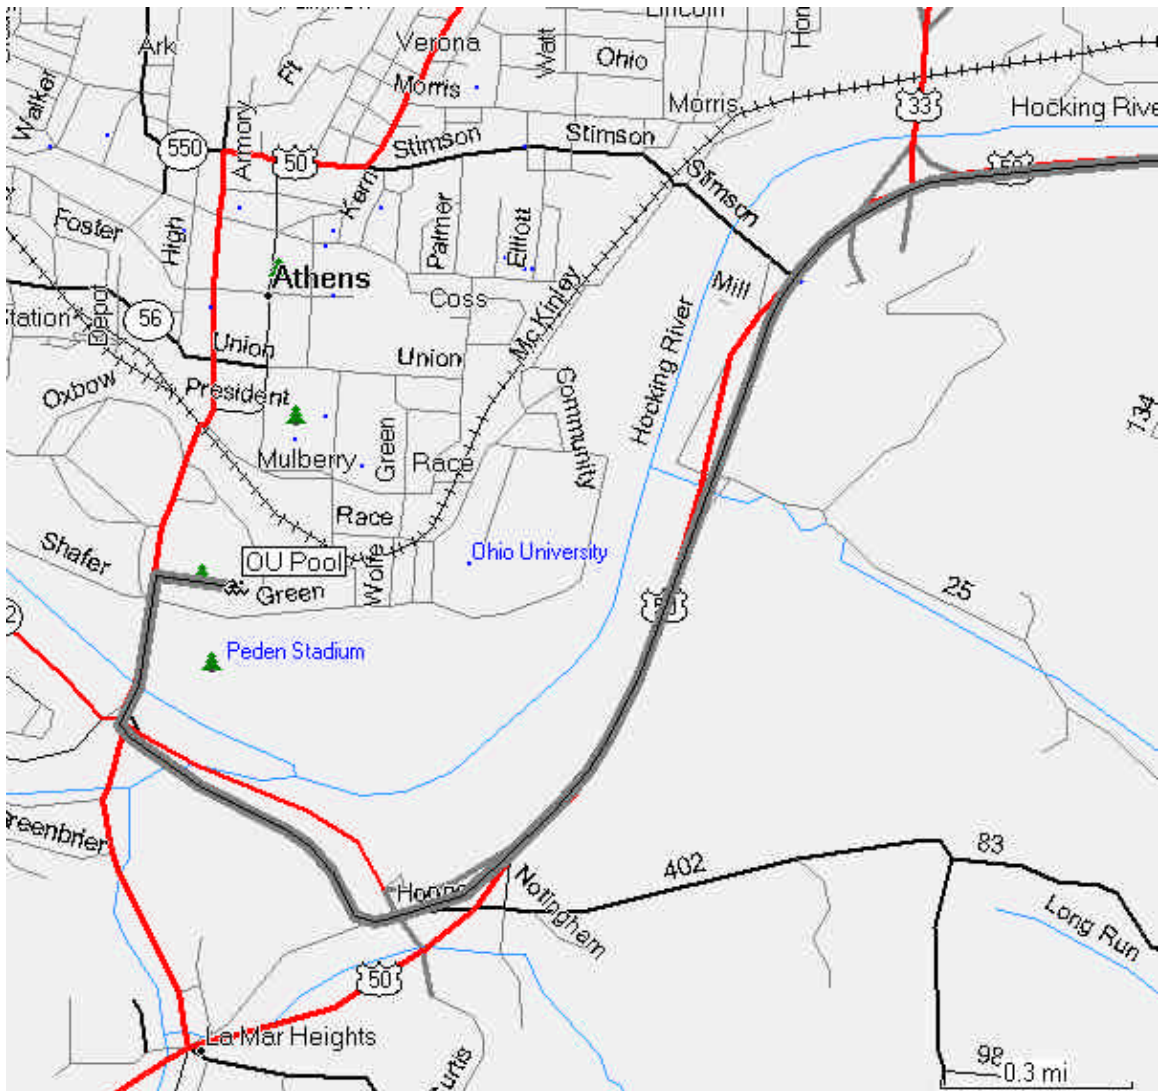

## Directions to Ohio University Pool (from North/West)

Take 33 South toward Lancaster. Continue through Lancaster and Nelsonville.

Follow 33 to Highway 682 (exit to right). Take the first right off of 682 onto Richland Ave.

Cross the bridge and take a right at the first light (just past the stadium on your right and Convocation center on your left).

The pool is behind the first parking lot on your left. You may have to park in the stadium parking lot.

## Directions to Ohio University Pool (from East)

Follow Route 50 to Highway 682 (exit to right). Take the first right off of 682 onto Richland Ave.

Cross the bridge and take a right at the first light (just past the stadium on your right and Convocation center on your left).

The pool is behind the first parking lot on your left. You may have to park in the stadium parking lot.