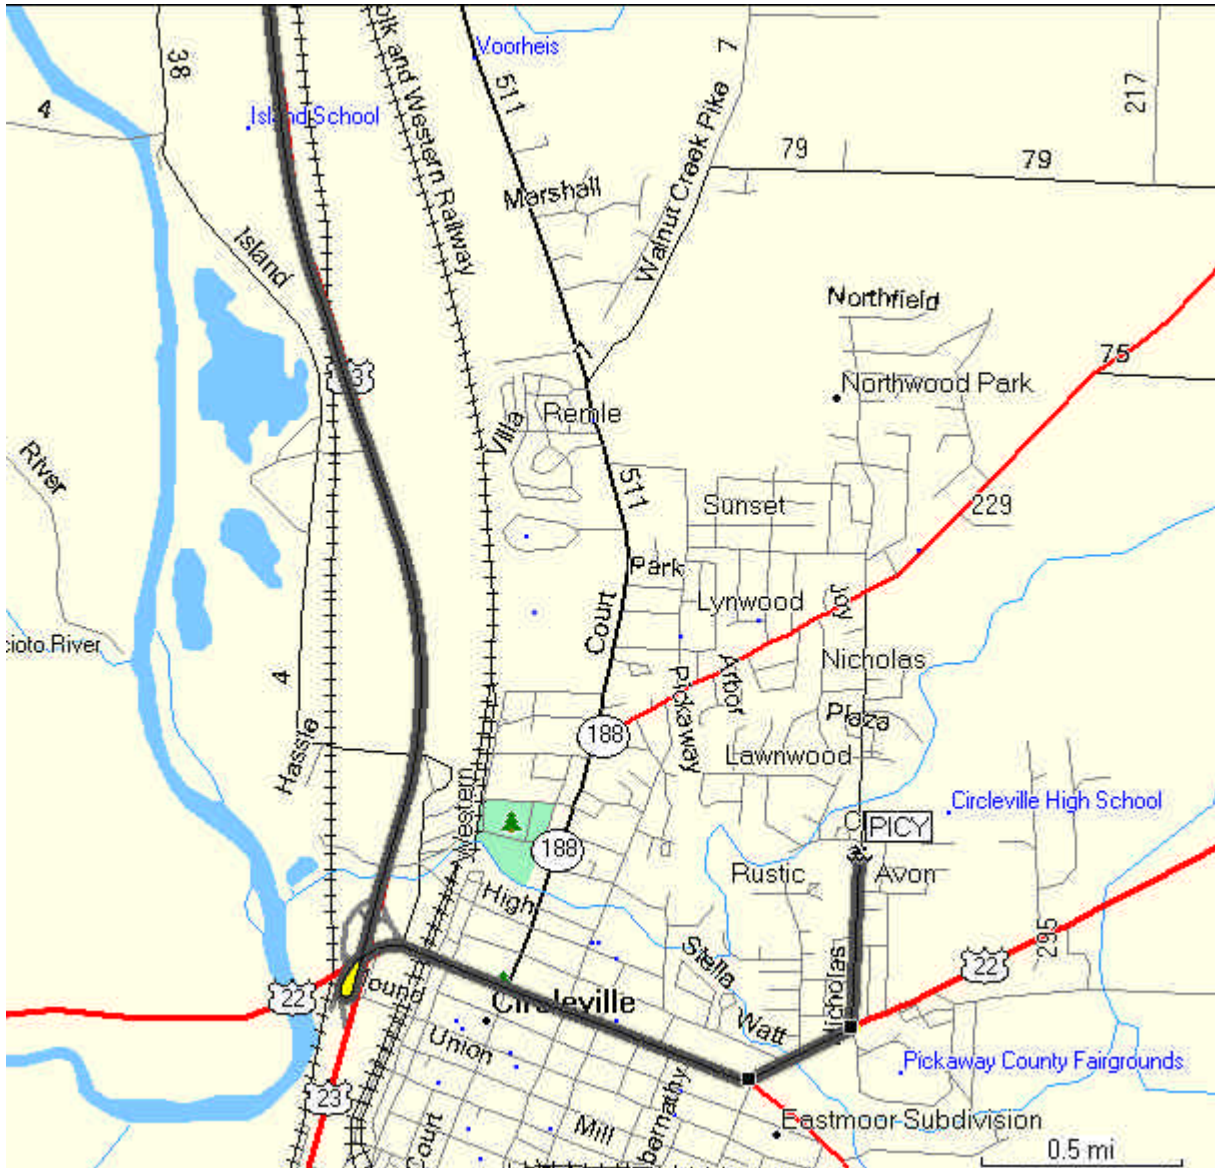

Directions to Pickaway County YMCA

Follow Route 23 to Circleville. Take the exit for Route 22 (Main Street). You need to head East from Route 23. (The map is an old representation of this intersection. The main point is to head East on Route 22.)

You will be driving through much of the center of Circleville for approximately 1.2 miles. You come to a three-way intersection. There's a gas station directly in front of you. You remain on US 22, but it takes a slight turn to the left.

Approximately 0.3 miles on US 22 is a traffic light for Nicholas Drive. Turn North/left on Nicholas drive. The YMCA is 0.4 miles north on the right.

When you arrive at the YMCA, be sure to park in the YMCA lot. The apartment complex directly in front of the Y is sensitive to the extra parkers.