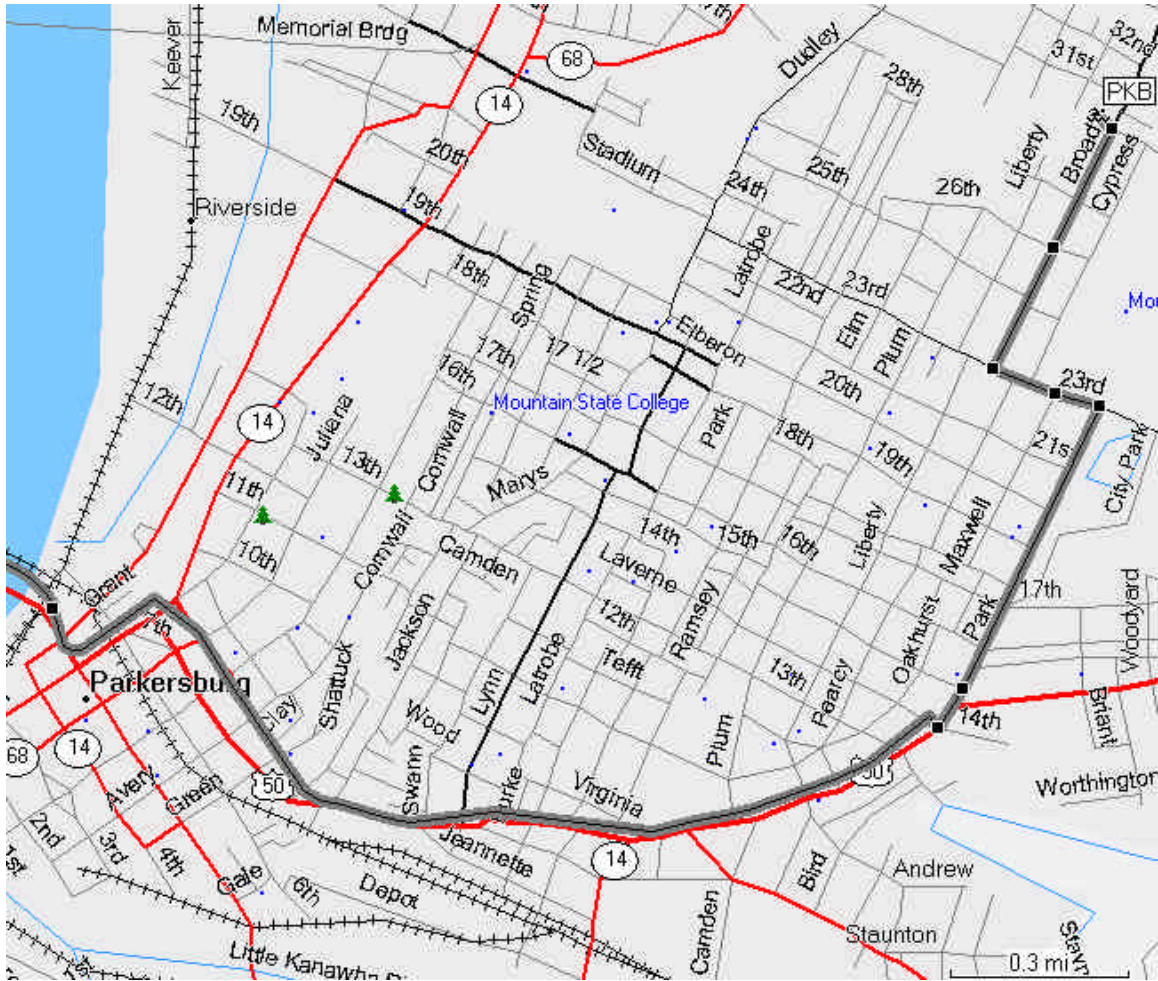

Directions to Parkersburg YMCA (PKB)

Take State Route 50 from Ohio into West Virginia. Follow Route 50 for 1.7 miles.

At Park Avenue, take the Y in the road toward the left.

Drive approximately 0.5 mile to a dead end at 23rd. Turn left on 23rd. Drive three blocks to Broad street, and turn right on Broad Street.

The YMCA is five blocks (0.5 mile) ahead on the left.

Parkersburg YMCA
30th & Broad St
Parkersburg, WV 26101
304-485-5585