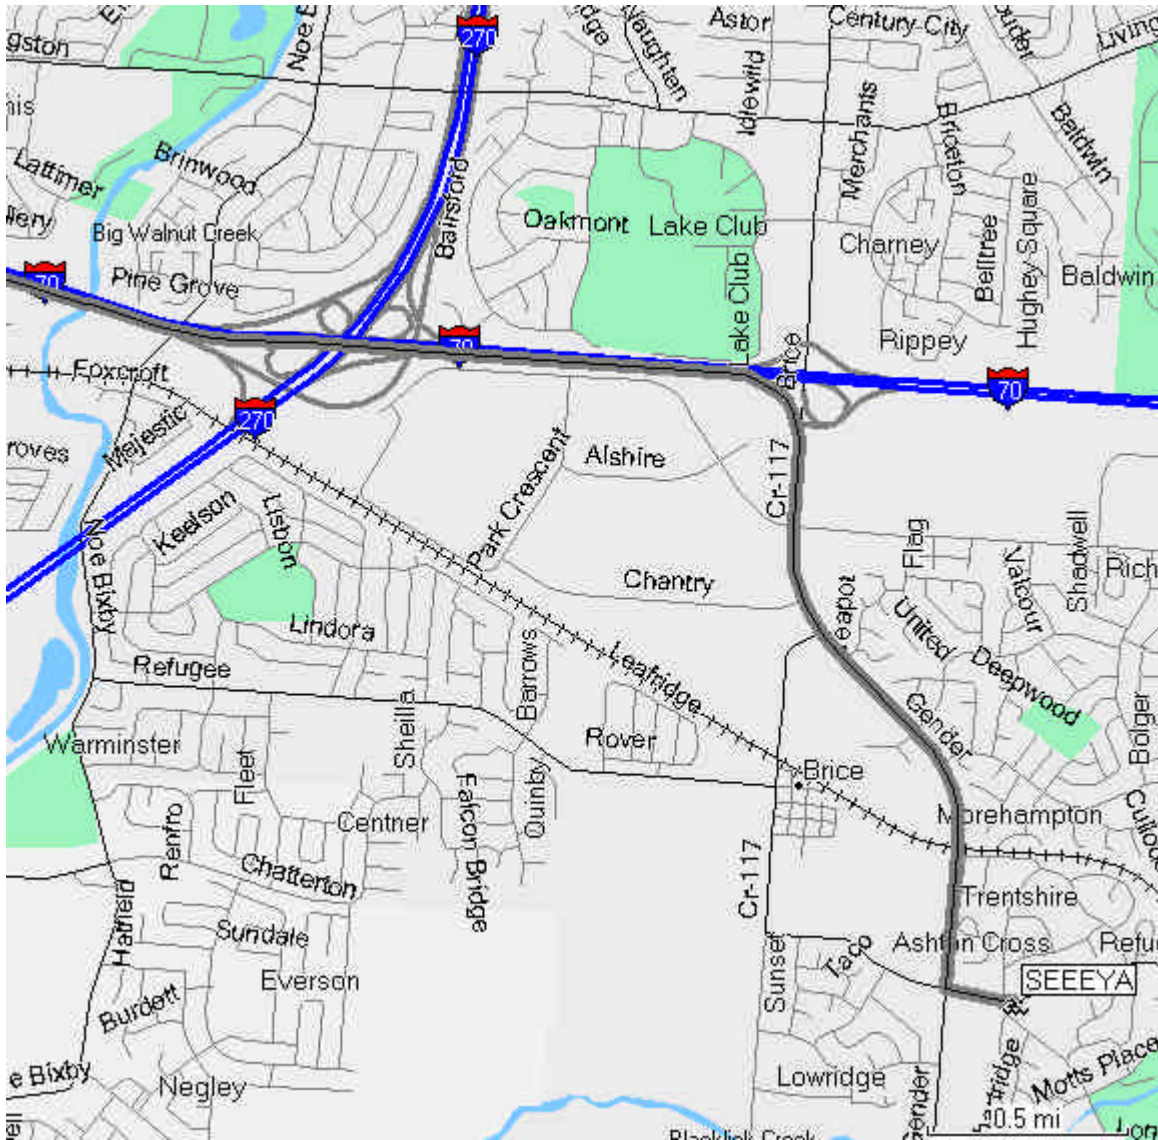

Directions to Jerry L Garver / SEEYA (from North/East)

From Interstate 70, take Exit 110 onto Brice Road. You want to be headed South on Brice Road. From the west, you take the first exit ramp. From the East, you take the only exit ramp for Brice Road and turn left to head South.

Follow the main traffic flow (stay in the left through lane) for 1.75 miles to Refugee Road. (There is a change in the road name to Gender Road. You do not follow Brice road when it turns to the right).

At Refugee Road, take a left. Approximately 0.2 mile ahead on the right is the YMCA.

Jerry L Garver YMCA
6767 Refugee Rd
Canal Winchester, OH 43110
614-834-9622

Directions to Jerry L Garver / SEEYA (from Southeast)

From Route 33, exit at Route 674 (Gender Road). Turn North on Gender road.

Drive approximately 3.5 miles North on Gender Road to Refuge Road (just past Krogers on your right).

Turn right onto Refuge Road. Approximately 0.2 mile ahead on the right is the YMCA.